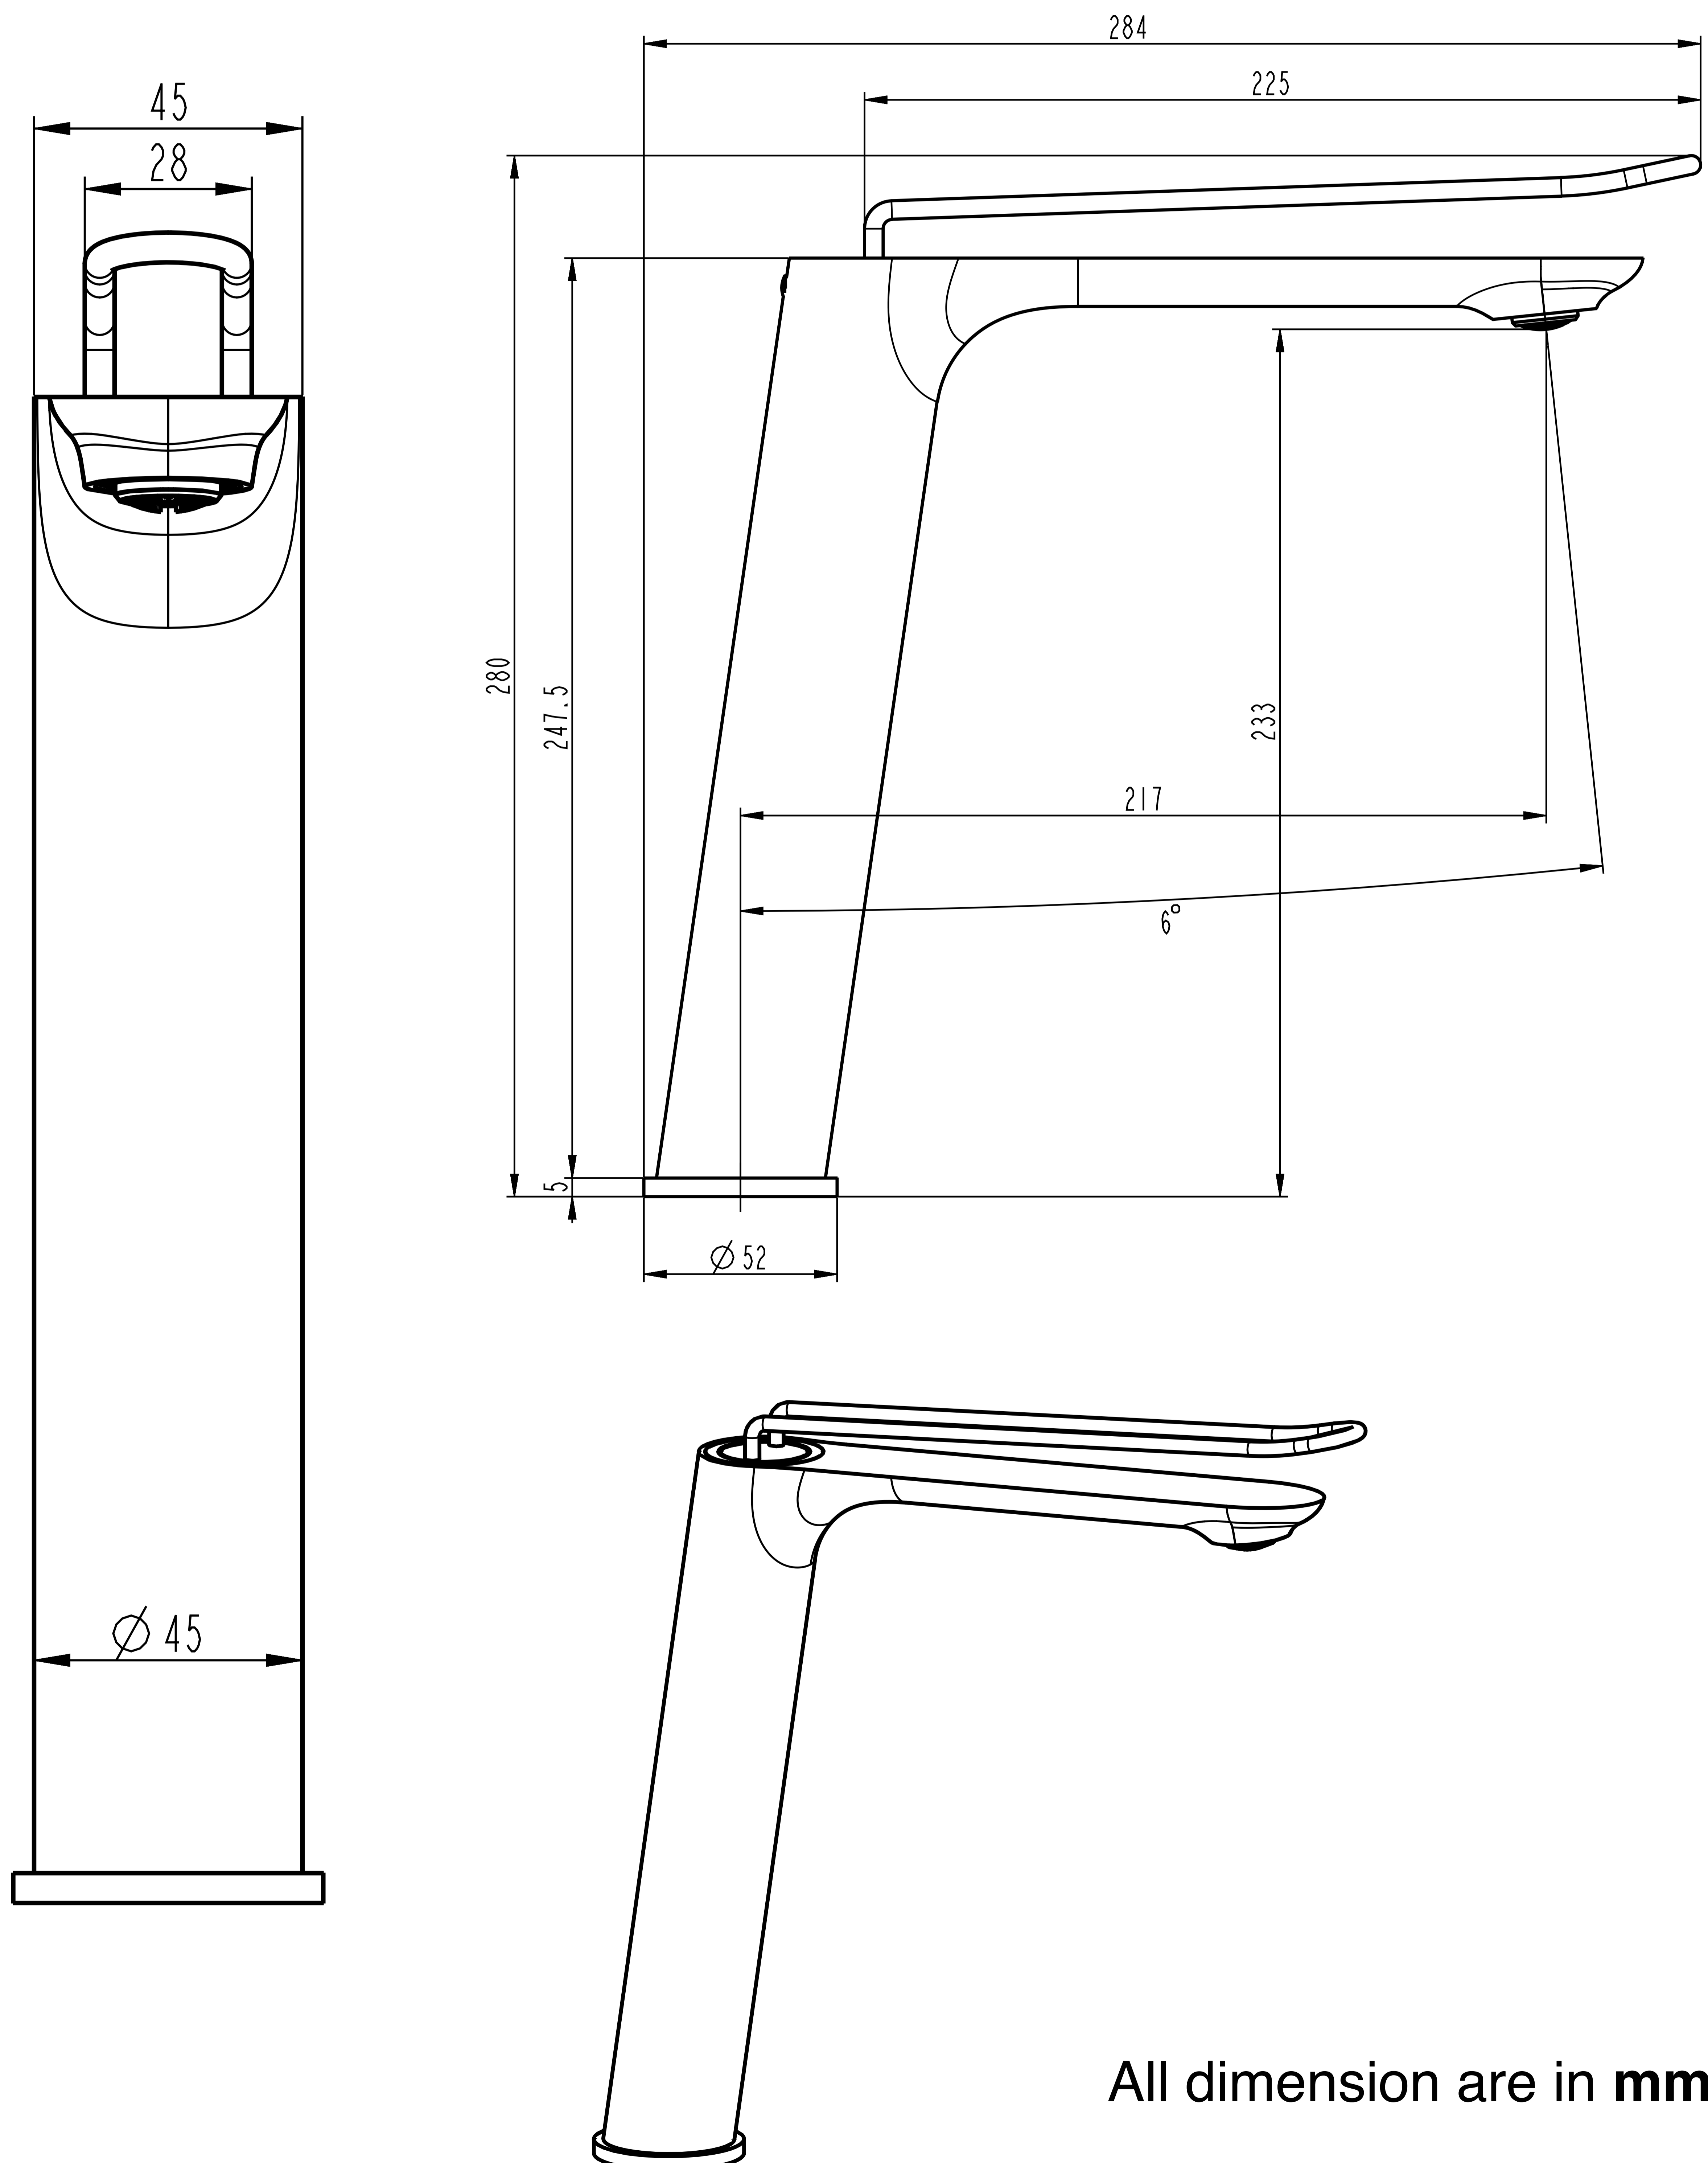

Tall Brass Basin Mixer

Product Code : **2522**

Technical Drawing

All dimension are in **mm**